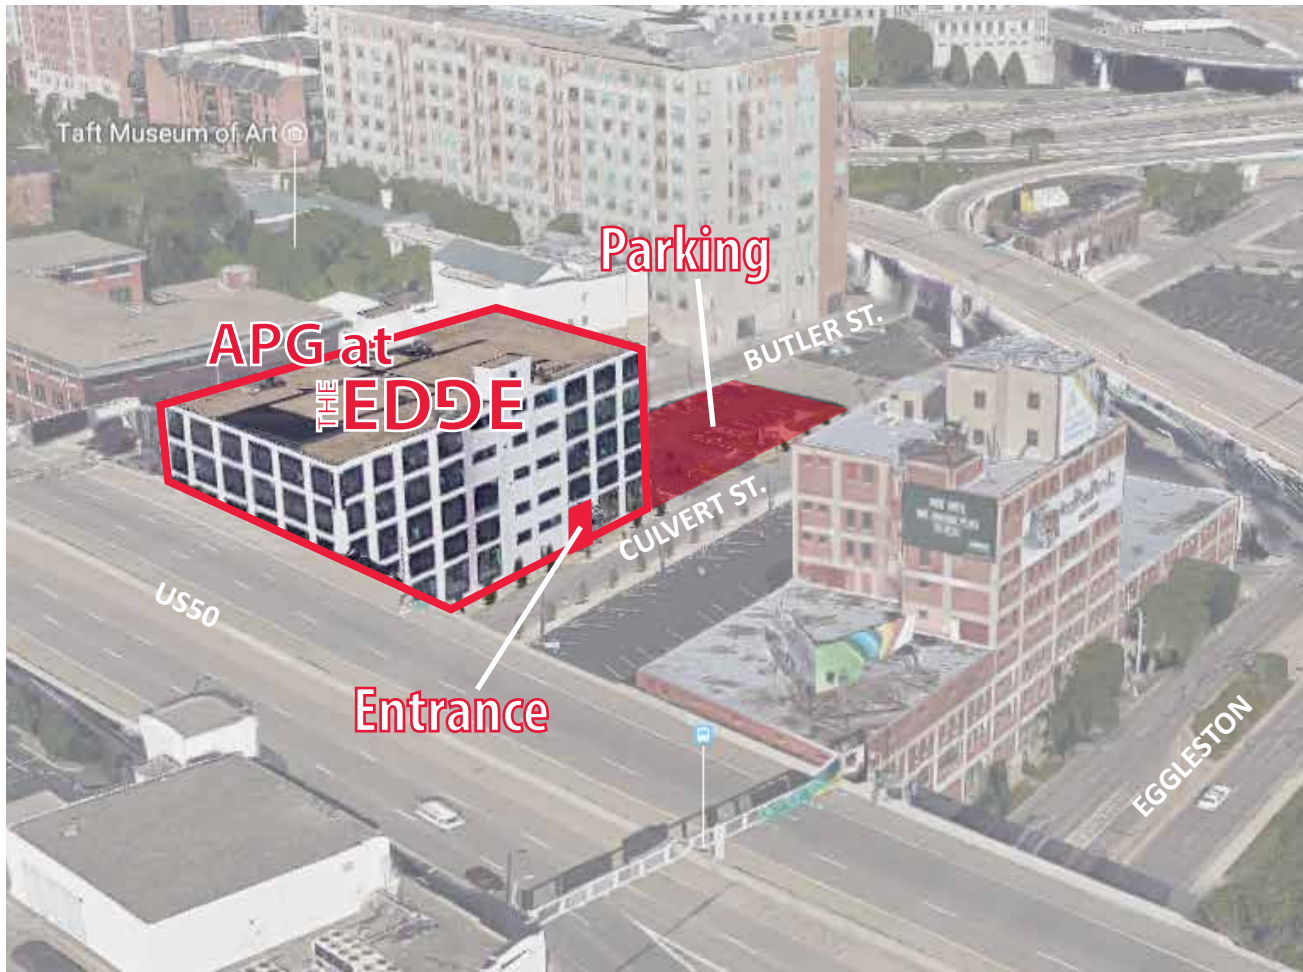

APG OFFICE
FURNISHINGS

Directions to APG Office Furnishings

310 Culvert Street, Suite 400 Cincinnati, OH 45202

**Parking is available on the north end of the building.
Once in the building, please use the elevator to the left and come
up to the 4th floor.**

Heading South on 71

Take the Reading Road/Gilbert Avenue exit, stay left
Follow Gilbert Avenue Exit (Follow Stadium/Coliseum Sign)
Turn RIGHT onto Court Street next to Casino Busing
Take the 1st LEFT onto Reedy Street
Turn LEFT onto Eggleston Road
Turn RIGHT onto 4th Street
Fourth Street ends at The Edge Building visitor parking lot.

Heading South on 75

Take the Fifth Street Exit (on the left)
Go several blocks, then turn RIGHT on Pike street, stay left
(last street before entering the highway)
When Pike street dead-ends, turn LEFT onto Third Street
Go two blocks and turn LEFT onto Culvert street,
Our building is on the corner on the left
Turn LEFT into our visitor lot on the north side of the building

Heading North on 71/75 from Kentucky:

Stay on the right hand side as you cross the bridge into Cincinnati
Take the Second Street Exit, merge to the right.
Follow the sign to Pete Rose Way, turn LEFT onto Pete Rose Way
Turn LEFT onto Eggleston Avenue
Turn LEFT onto east Third street, go one block and turn right
Our building is on that corner on your left
Turn LEFT into our visitor lot